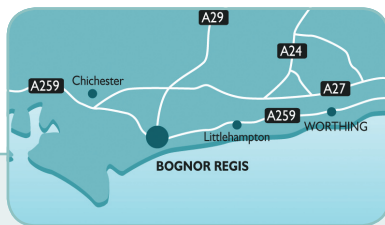

PICK-UP POINTS

TIMES WILL BE GIVEN ON BOOKING

A	Rustington	The Street Bus Stop outside Tesco's Welcome jct, Claimar Rd	B	Chichester	Bus Station, front layby
	Littlehampton	East Street outside Gratwick Arms		Rose Green	Rose Green Road jct Hewarts Lane, North Side
	Middleton	Opposite shops Sea Lane Bus Stop South Side		North Bersted	Chichester Road outside Bersted Garage next to McColls shop
	Felpham	Bus Stop layby, opp Southdown Hotel		Bognor Regis	Chichester Road, bus stop just before Orchard Way
	Felpham	Bus Stop, Felpham Way, opp Downview Road		Bognor Regis	Hawthorn Road/Servite Close
	Bognor Regis	Upper Bognor Road, Bus St Butlins fence, South Side		Aldwick	Bus Stop, Parkway Road, North Side
	Bognor Regis	High Street outside Reynolds Furniture Store		Aldwick	Bus Stop by shops outside Ladbrokes
	Aldwick	Bus Stop layby o/s Pine Shop, South Side		Bognor Regis	High Street outside Blockbusters
	Aldwick	Bus Stop, Parkway Road, South Side		Bognor Regis	Upper Bognor Rd Bus Stop North Side
	Bognor Regis	Hawthorn Road opp Servite Close		Felpham	Bus Stop layby, Felpham Way jct Downview Rd
	Bognor Regis	Chichester Road Bus Stop opposite Orchard Way, South Side		Felpham	Layby outside Southdowns Hotel
	North Bersted	Chichester Road opp McColls Shop		Middleton	Outside shops Sea Lane, North Side
	Rose Green	Bus Stop, Rose Green Road, jct of Hewarts Lane, South Side		Littlehampton	East Street opposite Gratwick Arms
	Chichester	Bus Station, front layby		Rustington	The Street, Bus Stop o/s Street Fish Bar

C	Chichester Bus Station	Bognor High Street
	Rose Green Jordans	Felpham The Southdowns Railway Station
	Aldwick Shops	Watersmead Services

D	The Street, Rustington
	Littlehampton Railway Station
	Bognor Coach Park
	North Bersted Shops
	Chichester Bus Station