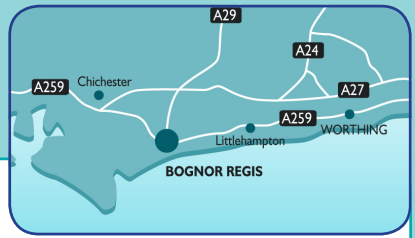

PICK-UP POINTS

TIMES WILL BE GIVEN ON BOOKING

A

Rustington
The Street Bus Stop
outside Tesco's
Welcome jct, Claimar Rd

Littlehampton	East Street outside Gratwick Arms
Middleton	Opposite shops Sea Lane Bus Stop South Side
Felpham	Bus Stop layby, opp Southdown Hotel
Felpham	Bus Stop, Felpham Way, opp Downview Road
Bognor Regis	Upper Bognor Road, Bus St Butlins fence, South Side
Bognor Regis	High Street outside Reynolds Furniture Store
Aldwick	Bus Stop layby o/s Pine Shop, South Side
Aldwick	Bus Stop, Parkway Road, South Side
Bognor Regis	Hawthorn Road opp Servite Close
Bognor Regis	Chichester Road Bus Stop opposite Orchard Way, South Side
North Bersted	Chichester Road opp McColls Shop
Rose Green	Bus Stop, Rose Green Road, jct of Hewarts Lane, South Side
Chichester	Bus Station, front layby

B

Chichester	Bus Station, front layby
Rose Green	Rose Green Road jct Hewarts Lane, North Side
North Bersted	Chichester Road outside Bersted Garage next to McColls shop
Bognor Regis	Chichester Road, bus stop just before Orchard Way
Bognor Regis	Hawthorn Road/Servite Close
Aldwick	Bus Stop, Parkway Road, North Side
Aldwick	Bus Stop by shops outside Ladbrokes
Bognor Regis	High Street outside Blockbusters
Bognor Regis	Upper Bognor Rd Bus Stop North Side
Felpham	Bus Stop layby, Felpham Way jct Downview Rd
Felpham	Layby outside Southdowns Hotel
Middleton	Outside shops Sea Lane, North Side
Littlehampton	East Street opposite Gratwick Arms
Rustington	The Street, Bus Stop o/s Street Fish Bar

C

Chichester, Bus Station
Rose Green, Jordans
Aldwick Shops
Bognor High Street
Felpham, The Southdowns
Littlehampton Railway Station
Watersmead Services

E

Worthing Dome
Goring Road Jct George V Ave
Bus Stop
Aldsworth Ave Goring Road Jct
opp Steels Garage
The Street Rustington
Littlehampton Railway Station
Bognor London Road Coach Park
Chichester Bus Station